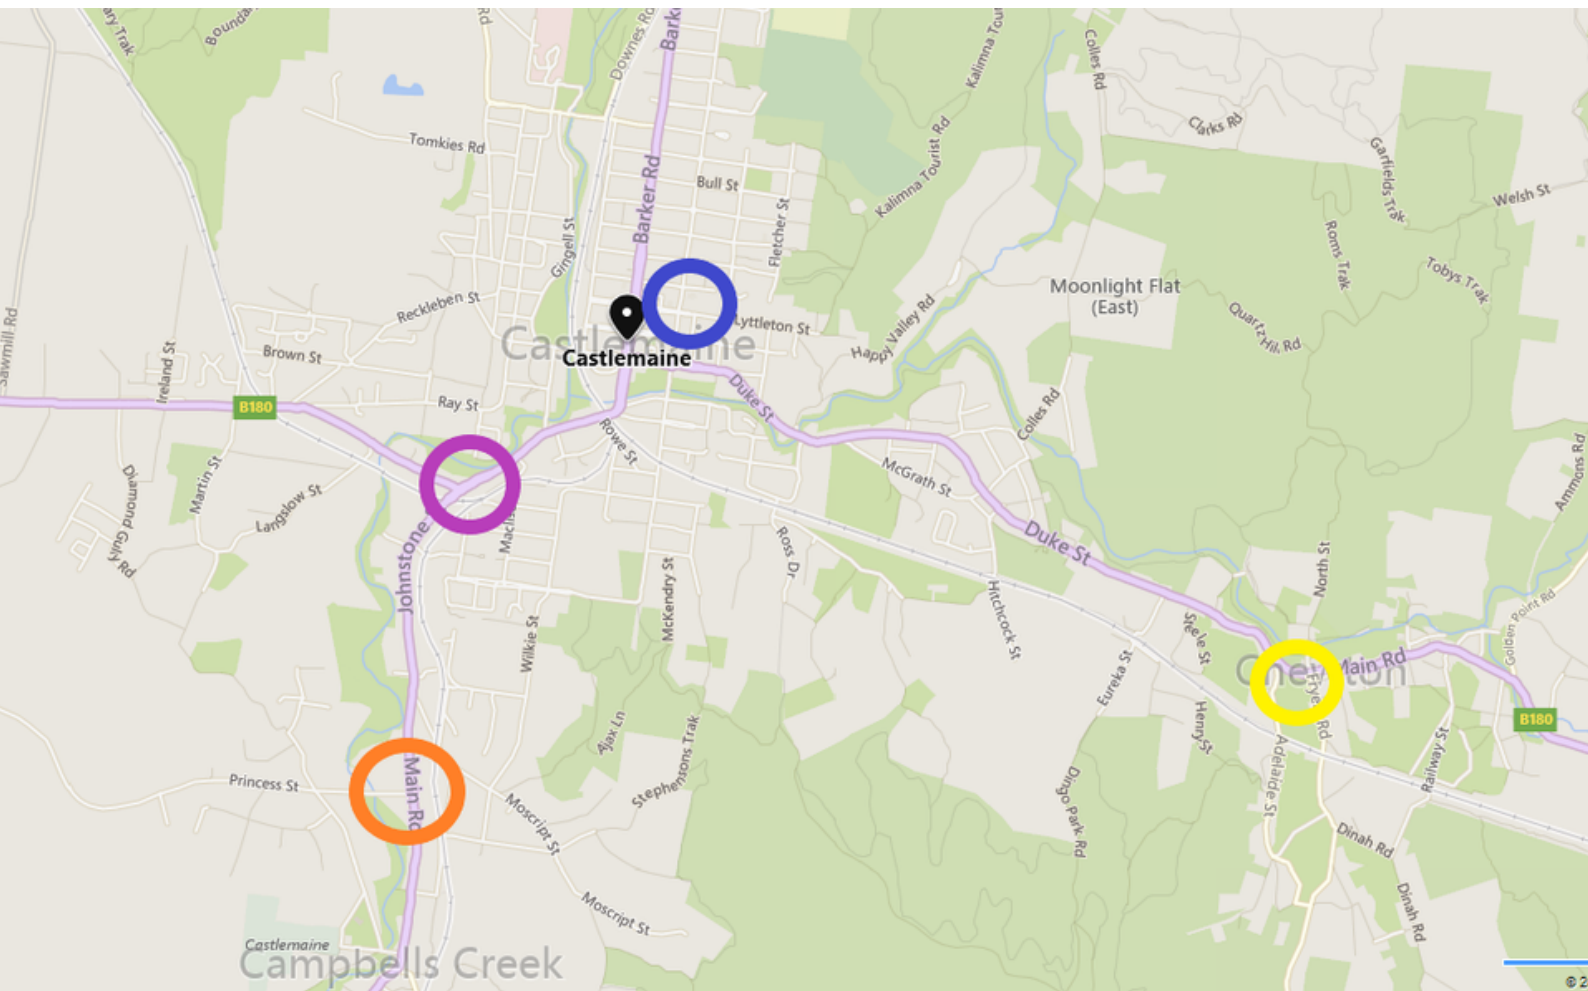

# CASTLEMAINE STEINER SCHOOL & KINDERGARTEN

MAP / TIMETABLE FOR

# CSSK BUS SERVICE

GET ON BOARD!

3.50pm

8.25am

Winter's Flat Shops - Current Stop

3.45pm

*New Stop*

8.30am

Campbell's Creek - 69 Main Road / Opposite side for PM drop off

*New Stop*

3.40pm

ARRIVAL AT SCHOOL BY 8.35AM

DEPARTING SCHOOL AT 3.35PM